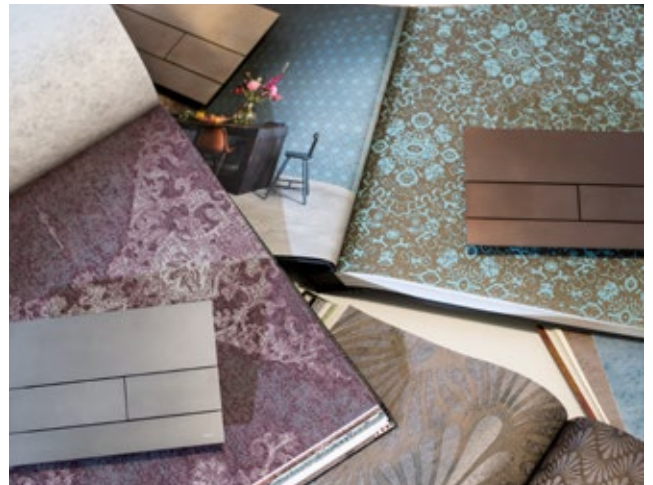

TECE

PERFECT MATCH FOR YOUR PROJECT

TECE flush plates with customised surfaces

Sanitary systems

close to you

FOR STRIKING DESIGNS WITH ATTENTION TO DETAIL

Perfect your design concept with toilet flush plates in your preferred colours. This is how your vision becomes reality – precisely and perfectly coordinated down to the last detail.

Customised aesthetics

Whether in green to match the retro toilet ceramics, in Bali brown to show your corporate design, or in brushed nickel to mirror the vintage fitting, customised surfaces create an aesthetic that not only catches the eye but also blends seamlessly into the overall space.

Standard, retro and ceramic colours

For classic elegance

Standard, retro and ceramic colours enable precise matching to sanitary ceramics and the world of vintage colours - for a harmonious overall look that showcases classic shades just as effortlessly as modern nuances.