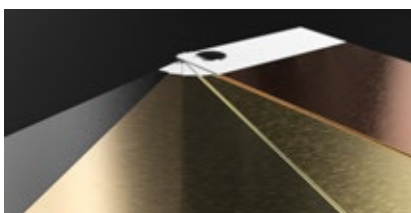

TECESquare metal

TECEsolid metal

TECEloop plastic

TECEnow plastic

TECEflushpoint
plastic

Design without compromise

For orders of 25 units or more, you can have your chosen paint finish applied to the metal or plastic panels of the TECESquare, TECEsolid, TECEloop, TECEnow and TECEflushpoint flush plate series. Both materials are available with either galvanic surfaces or paint finishes. That way, you can enjoy maximum design freedom.

RAL Classic colours

For absolute colour fidelity

RAL Classic offers a selected range of proven industrial shades - precisely defined, reliably reproducible and ideal for giving projects a clear, professional colour identity.

Galvanic surfaces

For consistent designs

Galvanic surfaces offer flush plates a high-quality metal finish that can be precisely colour-matched to your fittings – for harmonious, long-lasting aesthetics that enhance every detail.