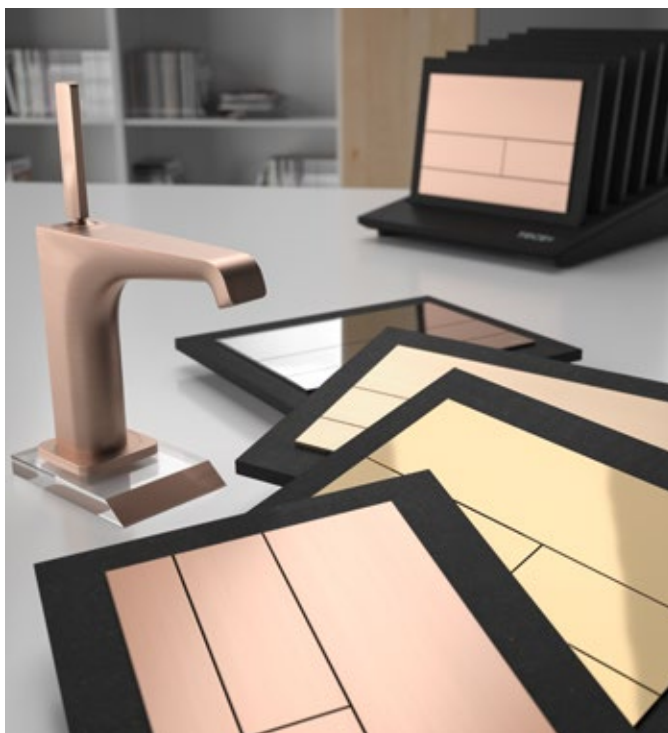

YOUR PATH TO YOUR CUSTOMISED SURFACES

Are you planning to install 25 or more toilet flush plates with exclusive customised surfaces? Then get in touch with us. Simply tell us the toilet flush plate series and the colour – our service team will support you personally and ensure that your idea becomes reality quickly and smoothly.

We look forward to
receiving your non-
binding enquiry!

For more information visit
www.tece.com

TECE SE

International Business

T +49 2572 928-999

international-business@tece.de

www.tece.com/en

TECE Limited

T +44 17 61 24 11 33

info@tece.co.uk

www.tece.co.uk

Appearance and texture may vary depending on material, manufacturing process and lighting conditions.

In order to improve the flow of reading, no distinction is made between feminine, masculine and non-binary in gender-related expressions. However, all genders are always implied.