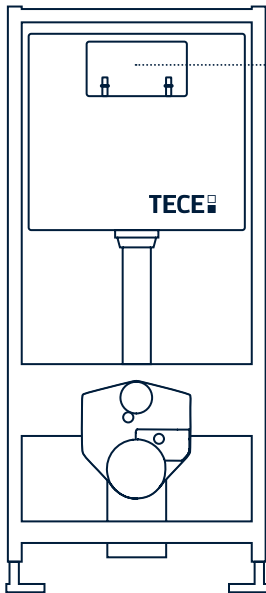

9810012
230/12-V mains

Each part fits together.

All TECE flush plates are compatible with the universal cistern from TECE. For renovations and modernisations, they can be interchanged regardless of series and year. Even after decades. Planning and design in a modular system. Made by TECE.