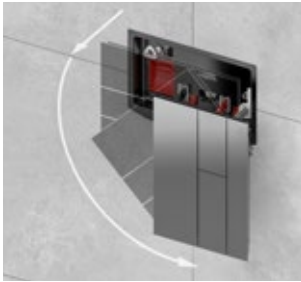

TECE insert chute for cleaning tablets

Provides cleanliness and freshness for your toilet: **optionally available for all TECE cisterns with a depth of 13 cm.**

9240951 **TECElux Mini, TECEsquare Glas, TECEvelvet, TECEloop and TECEnow**

9240952 **TECEsquare Metall, TECEsquare Glas and TECEsolid**