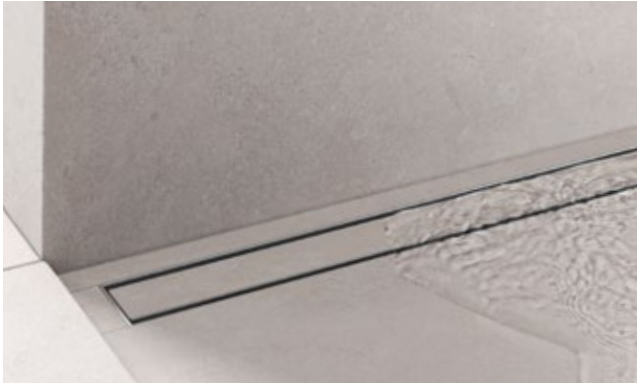

The TECEshowerline linear drainage system offers the highest stainless steel quality along its entire length. And the new TECEshowerpoint sets bring the drainage of your bathroom straight to the point.

Advantages of the TECE drain sets

- Thanks to the integrated three-dimensional gradient in the base body of the shower channel and the point drain, the TECE drain sets offer maximum hygiene and cleanliness
- Drain body made of high-quality polished stainless steel, material 1.4301
- Available with '2 in 1' reversible grate or for natural stone
- Designed for direct connection to a vertical drainage pipe

TECEshowerline with 2 in 1 design cover

Decide on site

Use the stainless steel look to achieve a high-quality eye-catcher in your shower area. Alternatively, you can opt for the tileable channel for a narrow stainless steel frame that supports your design concept.

TECEshowerline natural stone channel

The set:

The technology

Thanks to clever details, the TECEshowerline shower channel for natural stone can be installed quickly and safely. The high-quality stainless steel flange offers a large area for installation of a sealing tape.