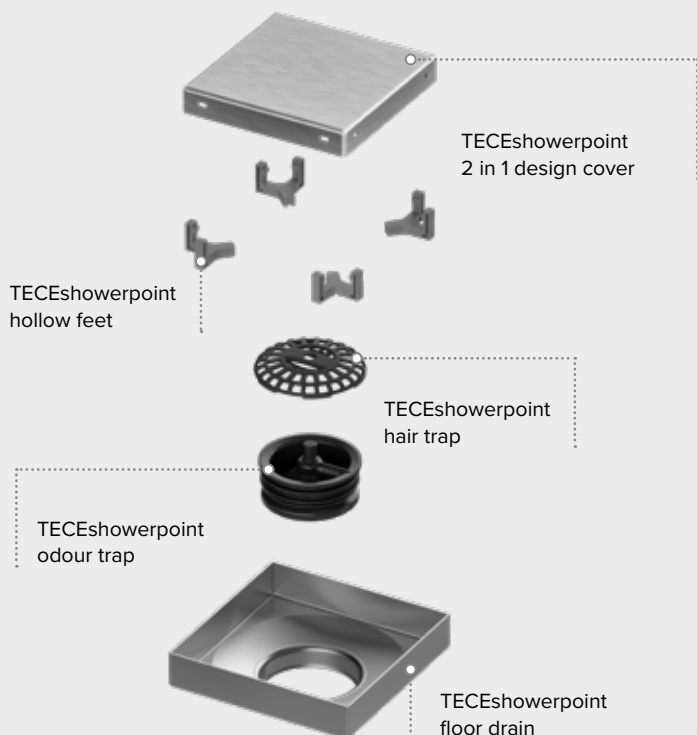

With the TECEshowerpoint with 2 in 1 design cover, you can also decide at the construction site:

You choose the stainless steel look: then a brushed stainless steel look supports your design in the bathroom.

If you opt for the tileable channel version on site, the water runs into the drain body between two narrow stainless steel bars. Elegant and discreet at the same time.

1

2

- 1 Stainless steel cover
- 2 Tileable channel
- 3 Frameless tile base

The set:

This can be achieved by simply turning the insert. The insert is always mounted on 4 recessed feet so that the stainless steel parts do not rub against each other and dirt and deposits have no chance.

3

The set:

Advantages of TECEshowerpoint

- Base body and grate made of stainless steel 1.4301
- Designed for direct connection to a vertical drainage pipe
- Both sets optionally available in 100 mm (with drain connection in $d = 50$ mm) or 150 mm (with drain connection in $d = 100$ mm)
- Sets always complete with mechanical odour trap and hair trap
- Internal 3D gradient also ensures optimum self-cleaning in the TECEshowerpoint point drain
- The mechanical odour trap reliably prevents the escape of sewer gases and unwanted bugs.