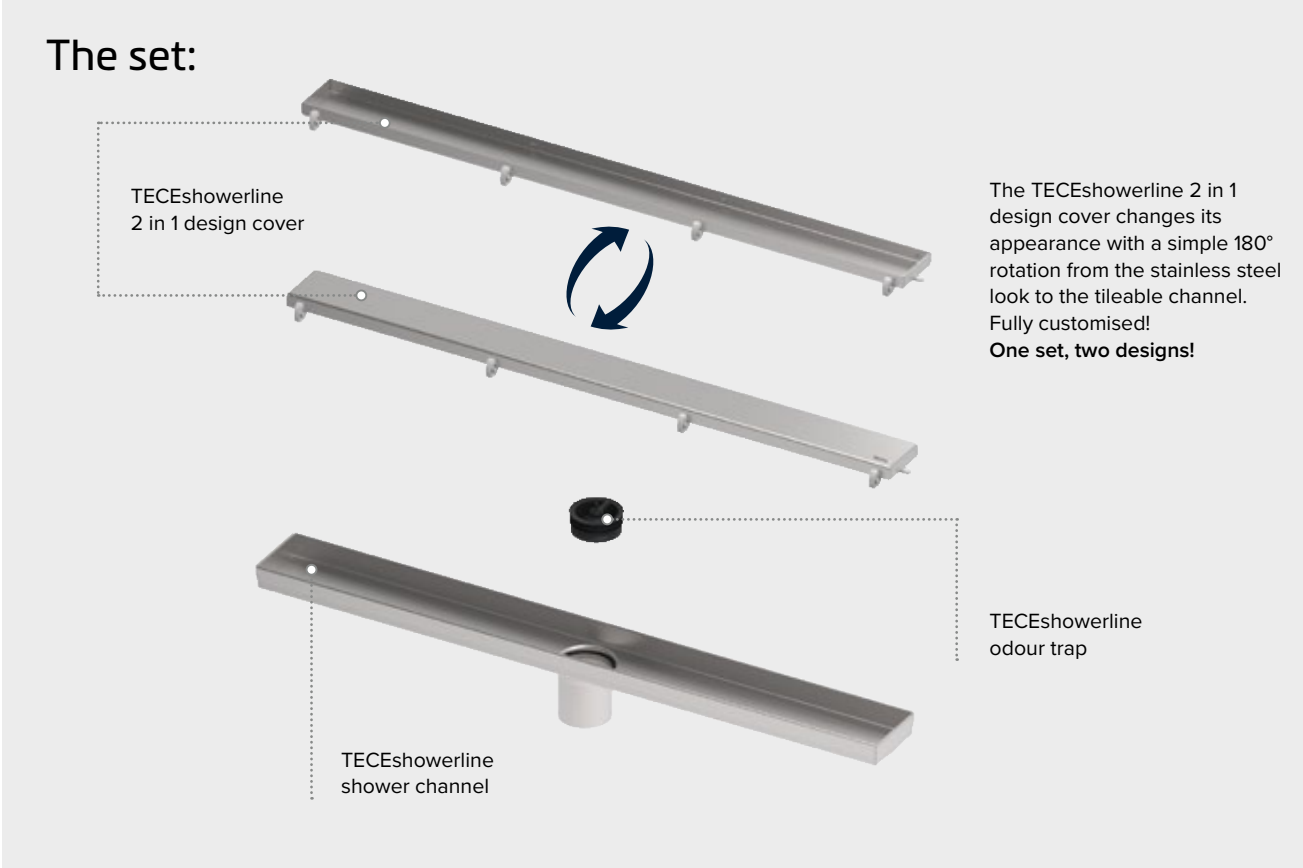

TECEshowerline with 2 in 1 design cover

Decide on site

Use the stainless steel look to achieve a high-quality eye-catcher in your shower area. Alternatively, you can opt for the tileable channel for a narrow stainless steel frame that supports your design concept.