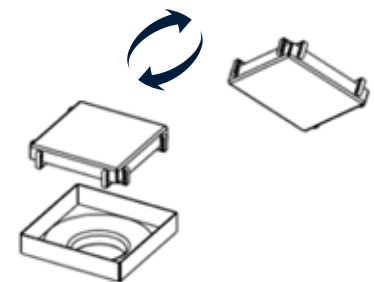

With the TECEshowerpoint with 2 in 1 design cover, you can also decide at the construction site:

You choose the stainless steel look: then a brushed stainless steel look supports your design in the bathroom.

If you opt for the tileable channel version on site, the water runs into the drain body between two narrow stainless steel bars. Elegant and discreet at the same time.

1

2

- 1 Stainless steel cover
- 2 Tileable channel
- 3 Frameless tile base

The set:

This can be achieved by simply turning the insert. The insert is always mounted on 4 recessed feet so that the stainless steel parts do not rub against each other and dirt and deposits have no chance.

3

The set:

Advantages of TECEshowerpoint

- Base body and grate made of stainless steel 1.4301
- Designed for direct connection to a vertical drainage pipe
- Both sets optionally available in 100 mm (with drain connection in $d = 50$ mm) or 150 mm (with drain connection in $d = 100$ mm)
- Sets always complete with mechanical odour trap and hair trap
- Internal 3D gradient also ensures optimum self-cleaning in the TECEshowerpoint point drain
- The mechanical odour trap reliably prevents the escape of sewer gases and unwanted bugs.