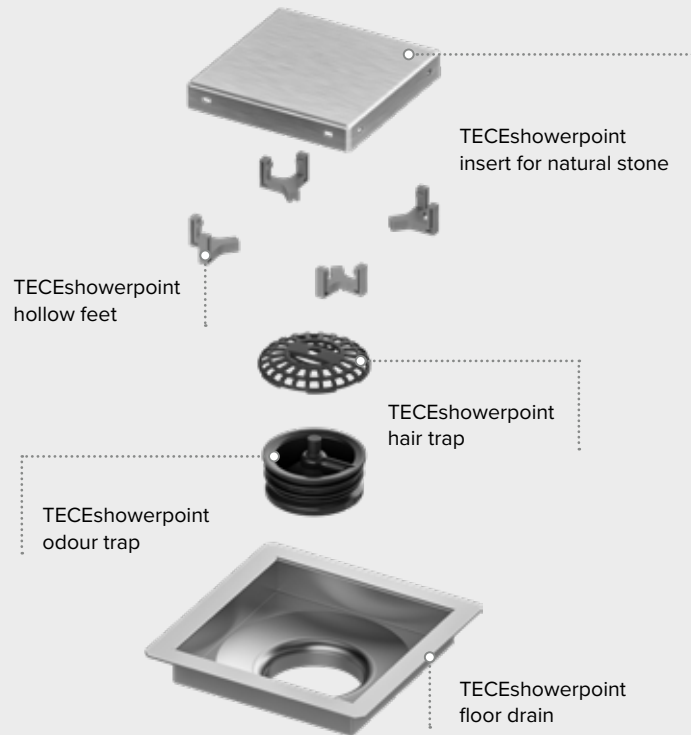

If you opt for the tileable channel version on site, the water runs into the drain body between two narrow stainless steel bars. Elegant and discreet at the same time.

1

2

- 1 Stainless steel cover
- 2 Tileable channel
- 3 Frameless tile base

The set:

This can be achieved by simply turning the insert. The insert is always mounted on 4 recessed feet so that the stainless steel parts do not rub against each other and dirt and deposits have no chance.

TECEshowerpoint drain set for natural stone

The alternative

The TECEshowerpoint frameless tile base for use with natural stone tiles. Minimalist design for a maximum appearance.

Only a narrow gap remains visible, which collects the waste water from all sides.

3

The set:

Advantages of TECEshowerpoint

- Base body and grate made of stainless steel 1.4301
- Designed for direct connection to a vertical drainage pipe
- Both sets optionally available in 100 mm (with drain connection in $d = 50$ mm) or 150 mm (with drain connection in $d = 100$ mm)
- Sets always complete with mechanical odour trap and hair trap
- Internal 3D gradient also ensures optimum self-cleaning in the TECEshowerpoint point drain
- The mechanical odour trap reliably prevents the escape of sewer gases and unwanted bugs.