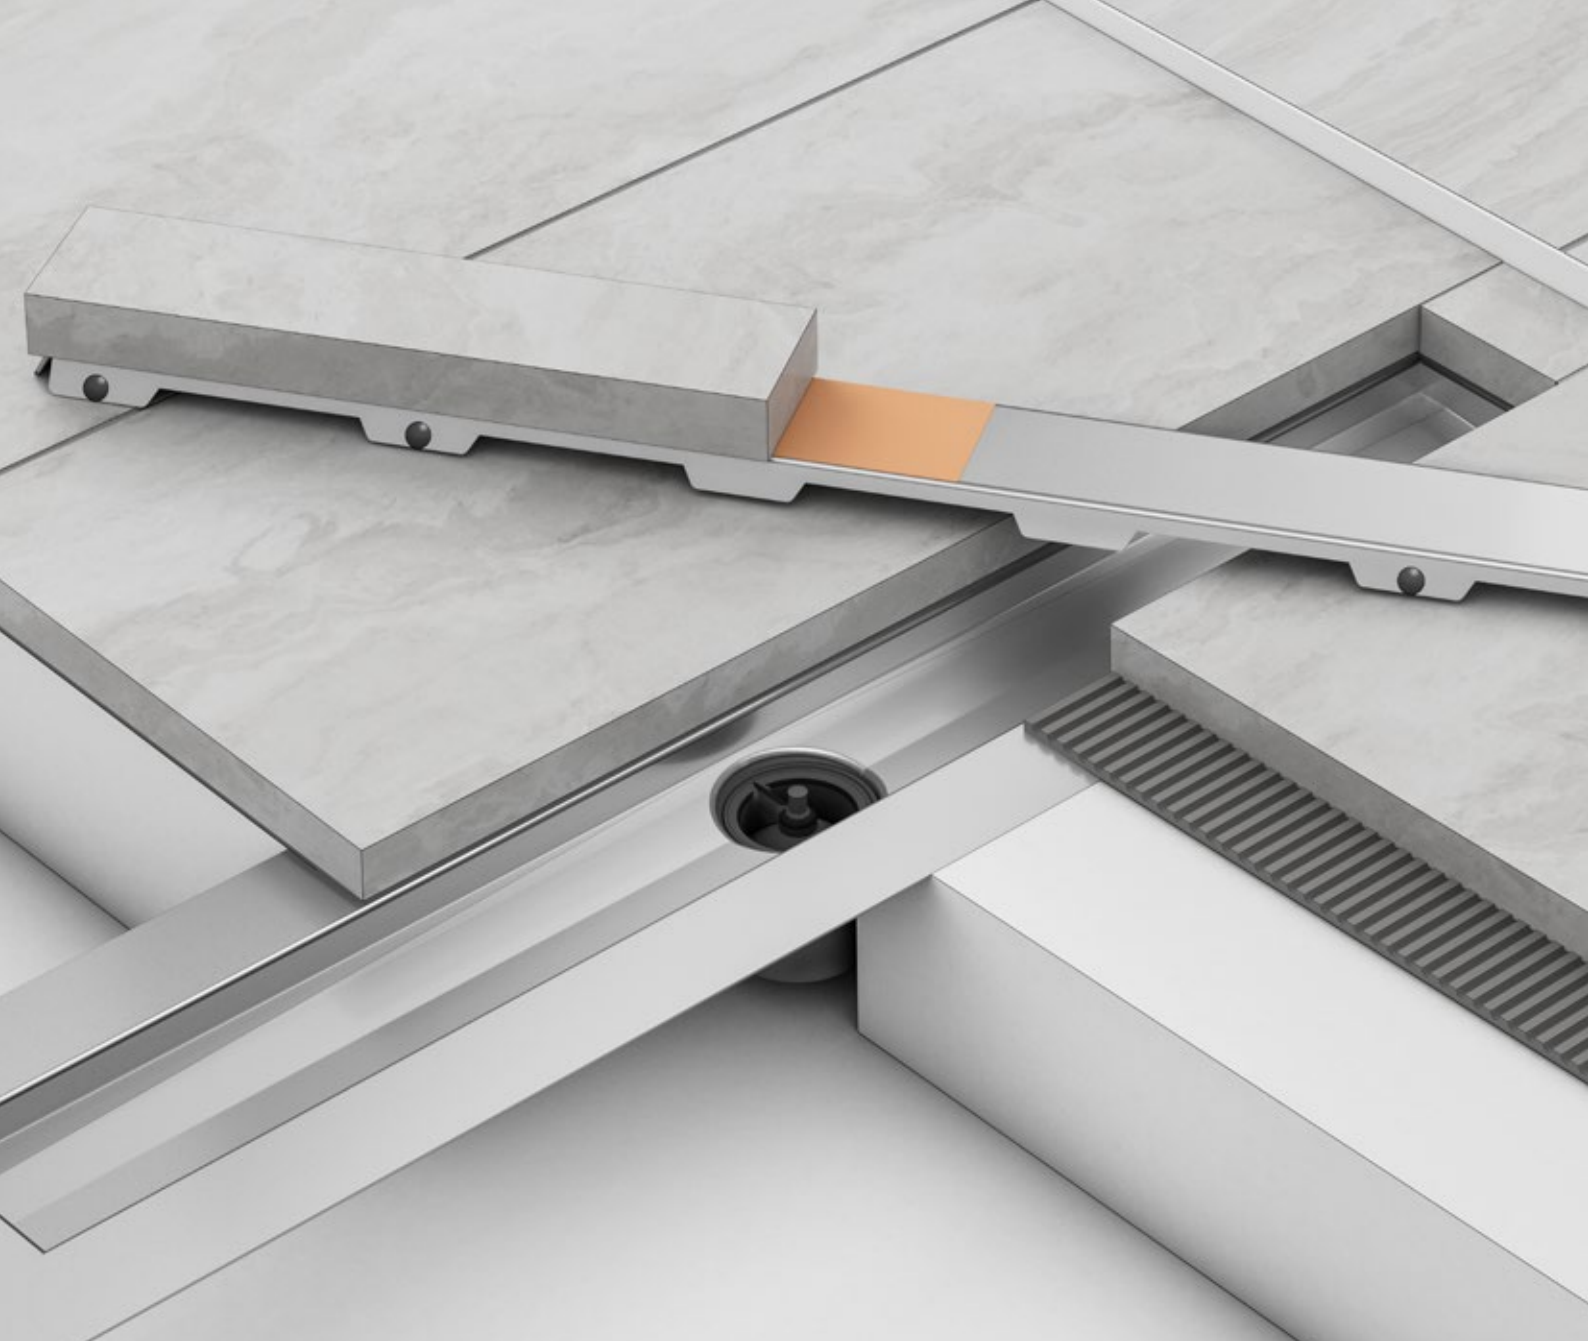

TECE

HYGENIC, PROVEN, VERSATILE

TECE drain sets - shower channels and point drains in a well-thought-out design and highest quality.

Drainage systems

close to you

TECE DRAIN SETS LINEAR OR POINT DRAINAGE WITH CLASS

The TECEshowerline linear drainage system offers the highest stainless steel quality along its entire length. And the new TECEshowerpoint sets bring the drainage of your bathroom straight to the point.

Advantages of the TECE drain sets

- Thanks to the integrated three-dimensional gradient in the base body of the shower channel and the point drain, the TECE drain sets offer maximum hygiene and cleanliness
- Drain body made of high-quality polished stainless steel, material 1.4301
- Available with '2 in 1' reversible grate or for natural stone
- Designed for direct connection to a vertical drainage pipe

TECEshowerline natural stone channel

The set:

The technology

Thanks to clever details, the TECEshowerline shower channel for natural stone can be installed quickly and safely. The high-quality stainless steel flange offers a large area for installation of a sealing tape.