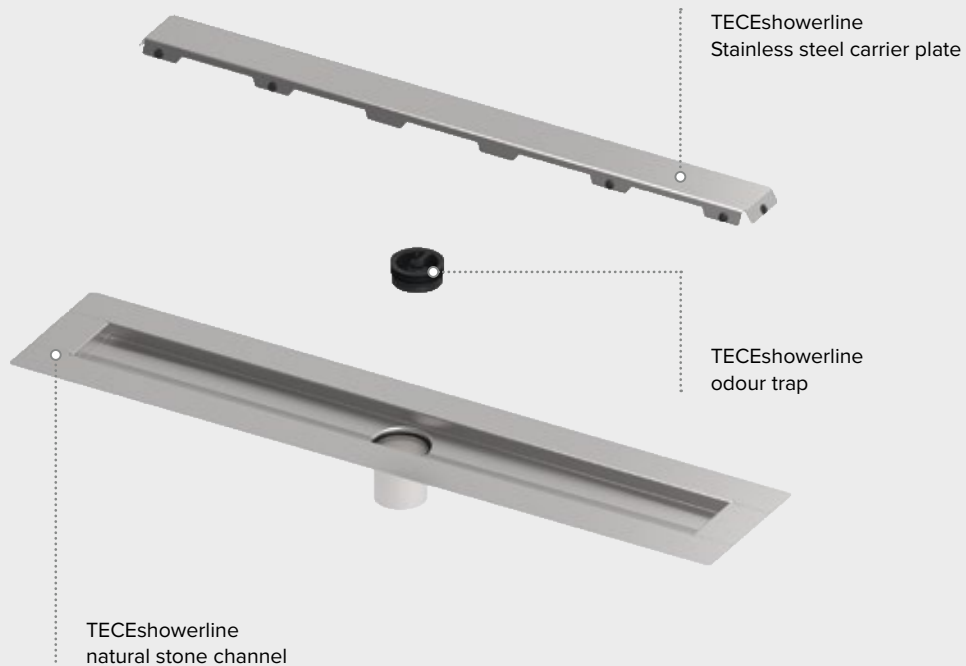

The TECEshowerline linear drainage system offers the highest stainless steel quality along its entire length. And the new TECEshowerpoint sets bring the drainage of your bathroom straight to the point.

Advantages of the TECE drain sets

- Thanks to the integrated three-dimensional gradient in the base body of the shower channel and the point drain, the TECE drain sets offer maximum hygiene and cleanliness
- Drain body made of high-quality polished stainless steel, material 1.4301
- Available with '2 in 1' reversible grate or for natural stone
- Designed for direct connection to a vertical drainage pipe

TECEshowerline with 2 in 1 design cover

Decide on site

Use the stainless steel look to achieve a high-quality eye-catcher in your shower area. Alternatively, you can opt for the tileable channel for a narrow stainless steel frame that supports your design concept.

TECEshowerline natural stone channel

The set:

The technology

Thanks to clever details, the TECEshowerline shower channel for natural stone can be installed quickly and safely. The high-quality stainless steel flange offers a large area for installation of a sealing tape.