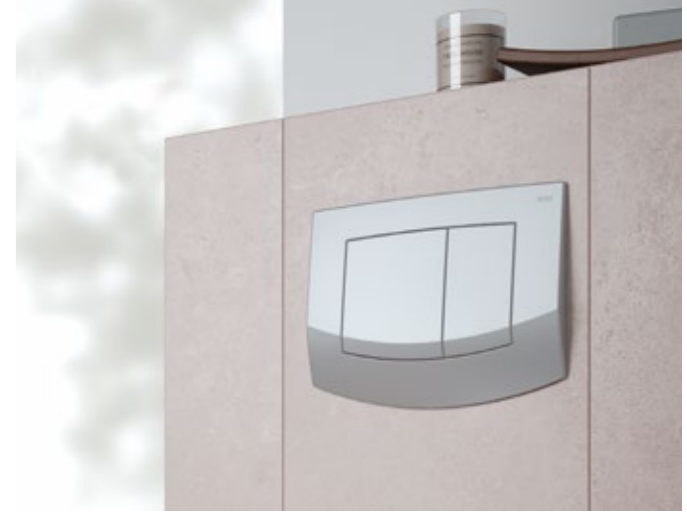

Anti-fingerprint
The brushed stainless steel version of TECESquare is equipped with an anti-fingerprint coating.

* Button with anti-fingerprint coating

For individualists
The wide selection of cover and button variants gives rise to a plethora of combination options.

* Button with anti-fingerprint coating

Antibacterial
TECEloop buttons, TECEnow and TECEambia flush plates made of plastic are also available with antibacterial properties.