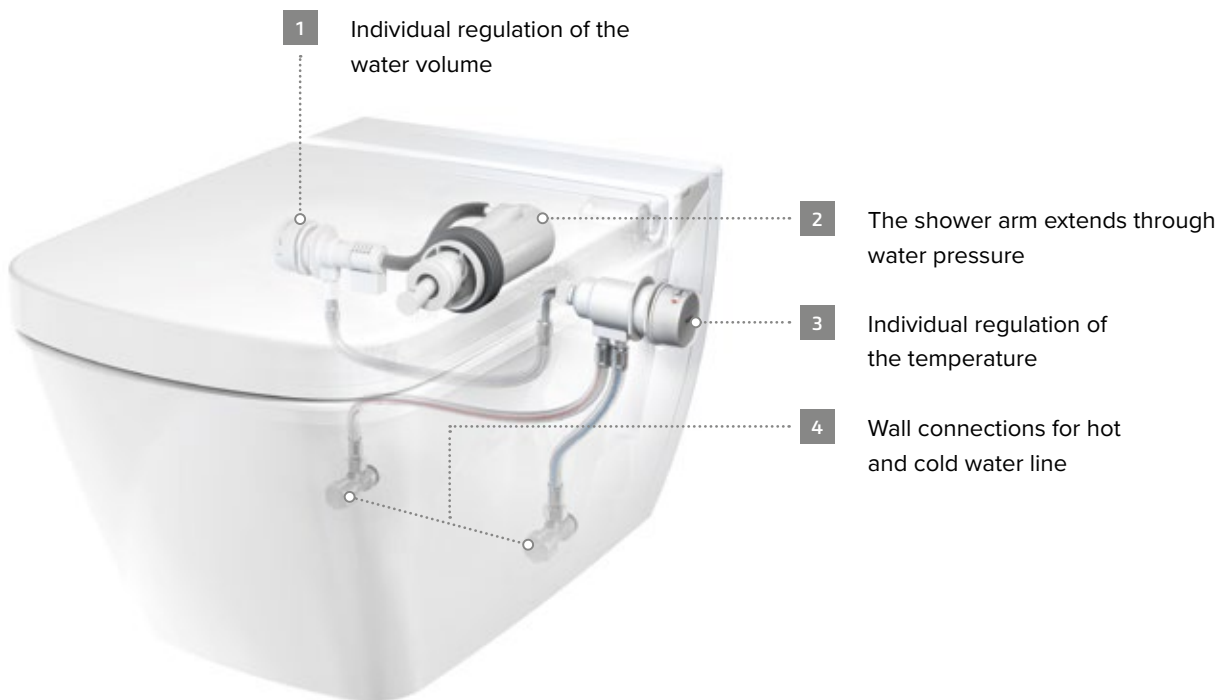

TECE
close to you

Shower toilet TECEone

SIMPLY DIFFERENT!

Simple to install.
Simple to handle.
Comfortable to use.

As warm
and
cold water
version

FUTURE-PROOF WITHOUT ELECTRICITY

TECEone is the proof that advanced technology also works without electricity. The water for cleaning comes directly from the pipe. TECEone is thus setting standards for greater comfort in intimate hygiene. With minimal effort for assembly and maintenance!

“No electricity,
no complicated
electronics,
no problem with
installation!”

TECEone is different

Complicated electronics, expansive dimensions, high costs – features that have so far contributed little to the decision to install a shower toilet. We’re changing the rules of the game with TECEone: thanks to the electricity-free shower function, it’s as simple to install as a shower fitting. TECEone is also intuitive and comfortable in its operation. And at the same time, it’s so beautifully designed and compact, that it fits into any bathroom.

1

- 1 The shower arm extends through water pressure. The shower arm caps come in four versions which differ from each other in terms of intensity and position of the shower spray.
- 2 Temperature regulator to individually set the water temperature up to 38°C
- 3 Water regulator for adjusting the quantity of water as required up to 5.6 litres per minute
- 4 Automatic self-cleaning of the shower arm before and after every use

The TECEone shower toilet is usually installed with a hot water connection. However, TECEone is also the perfect solution for daily buttocks hygiene in all cases where no hot water pipe can be connected to the toilet.