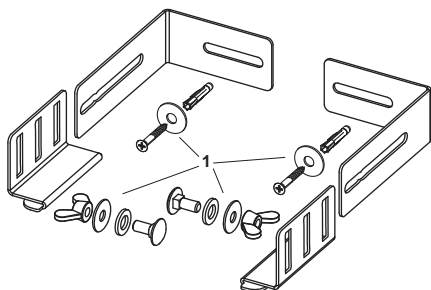

TECEdrainline-Evo wall bracket

номенклатурный номер : 660021

К 1: 1 Компл

К 2: 18 Компл

описание:

TECEdrainline-Evo wall bracket for fastening to the protective construction cover of the shower channel.

- For flush or close to the wall installation
- For easy and stable alignment and position fixing during shell installation
- The wall bracket can be dismantled and reused
- Adjustable wall distances of 0-97 мм (from the wall to the hard shell of the shower channel) or 0-117 мм (from the wall to the capillary protection edge)

данные о продажах:

наименование товара: TECEdrainline-Evo wall bracket

Группа товаров: 600

Группа продукции: 3006000090

Запасные части:

1 668035 Screw set for wall bracket TECEdrainline-Evo