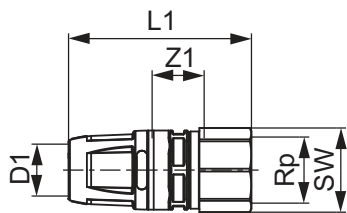

TECElogo-Push schroefbus