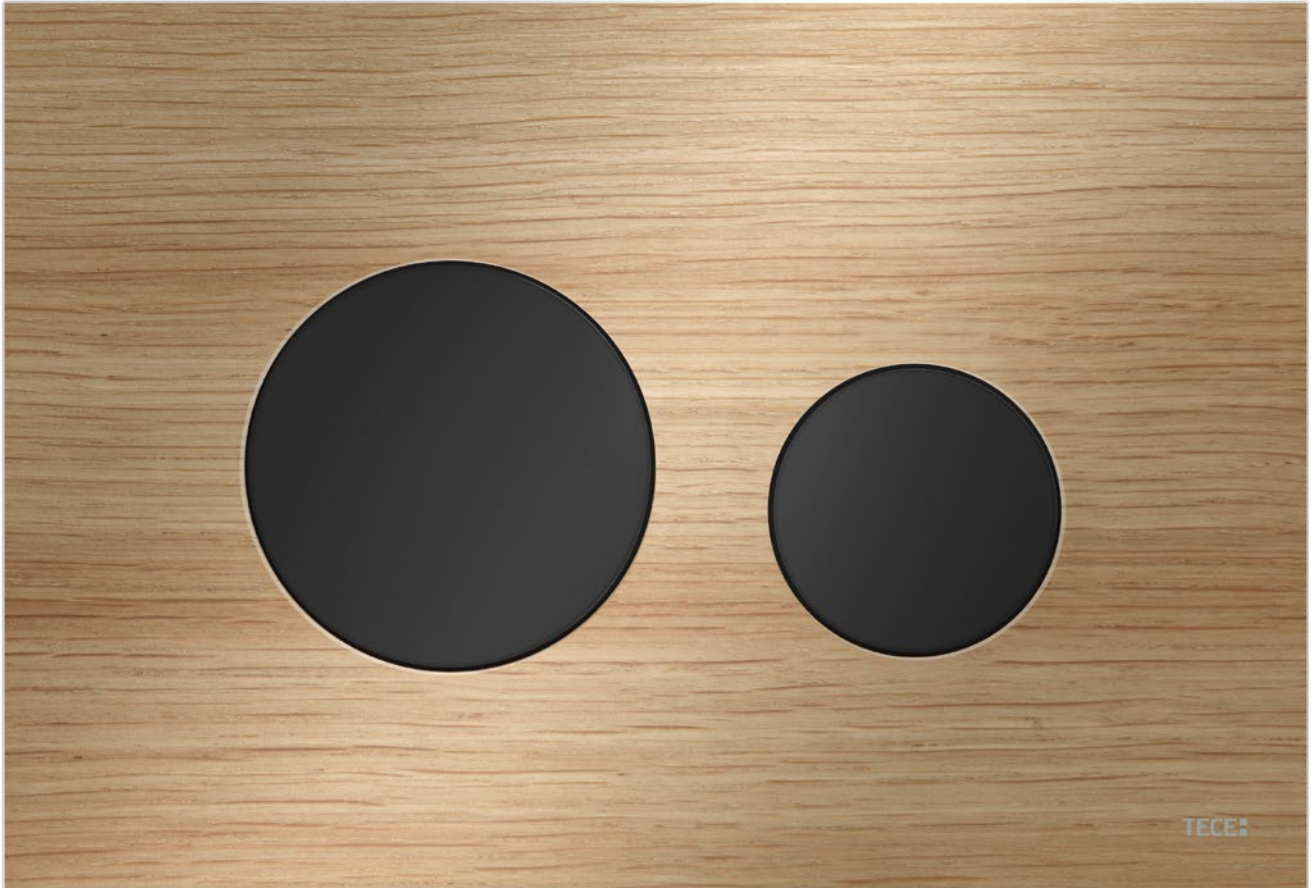

TECEloop

OAK WOOD

08

No other material gives us the feeling of nature indoors as directly as real wood. Do you also feel like you can smell the forest?