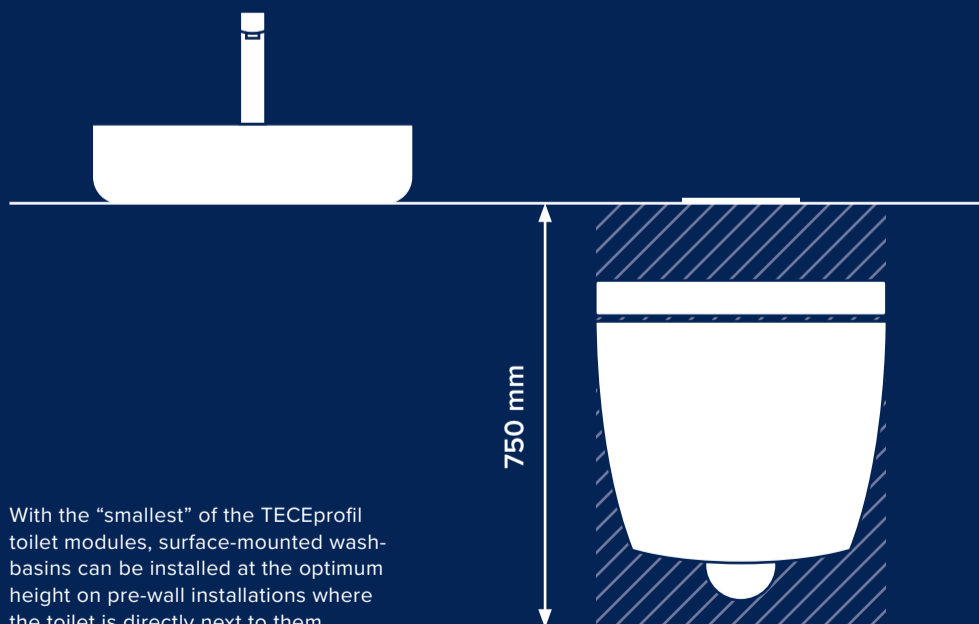

## Everything fits – as it always does!

With TECE, every toilet flush plate fits every cistern. This means that when redesigning the bathroom, the TECE flush plate can be replaced without any problems and without running the risk of having to replace the cistern. This consistent compatibility is also maintained with easy fit - whatever the series, whatever the year. In concrete terms, this means that with easy fit, old flush plates from stock fit on new universal cisterns just as well as new flush plates fit on old TECE cisterns. To enable the customer to quickly access assembly information, the product database or spare parts, QR codes can now be found on the individual components such as the attachment frame, the splash guard and on the flush plate box, allowing direct access.

This is how assembly works with and without easy fit. Simply scan the QR code or take a look at our YouTube channel or [www.tece.de](http://www.tece.de).

Low installation height 750 millimetres

## PREPARED FOR THE LATEST TRENDS

NEW

The new improved TECEprofil toilet module with universal cistern will also be available in the particularly low installation height of 750 millimetres from autumn 2021. The background for this “reduction in size” are countertop washbasins, which are becoming increasingly popular in Germany, especially in the hotel industry. The new modular frame is 70 millimetres lower than the previous 820 millimetre cistern and therefore allows countertop washbasins to be installed at the correct height on half-height pre-wall installations.