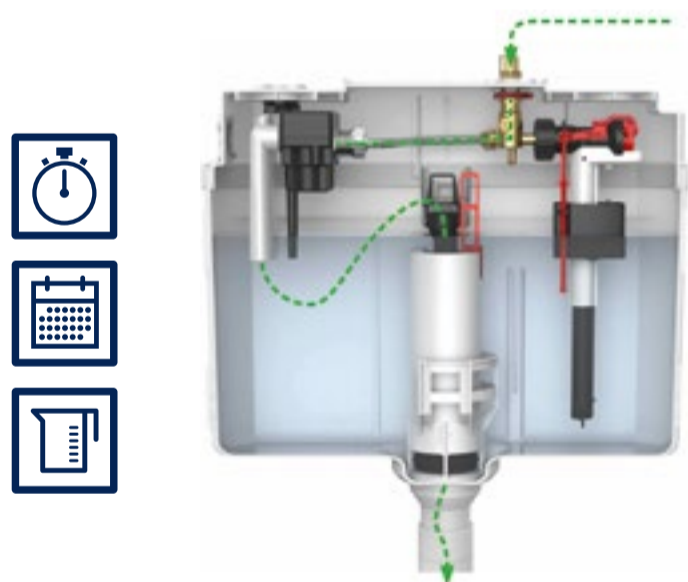

The “helping hand” from the tool box: with the TECEprofil magnetic holder, long section tubes can be conveniently installed on your own.

TECEprofil toilet module with integrated hygiene flush

# HYGIENE OUT OF THE BOX? EXCELLENT!

Stagnation, legionella, legal problems – not with potable water hygiene solutions from TECE! TECE is the first sanitary technology supplier to integrate the hygiene flush unit into the cistern. The German Design Award-winning product is now also available as a cold-water-only variant.

## No additional inspection opening in the bathroom

The flushing unit is integrated into the cistern and can be easily accessed after removing the flush plate. Two electronically controlled valves, which can be programmed via app, ensure a regular water exchange of the cold and hot water installation and document every hygiene flush with the log function. And all this without an additional inspection opening. This product concept earned the innovative TECE solution the German Design Award 2021, “Winner” in the “Excellent Product Design – Bath and Wellness” category.