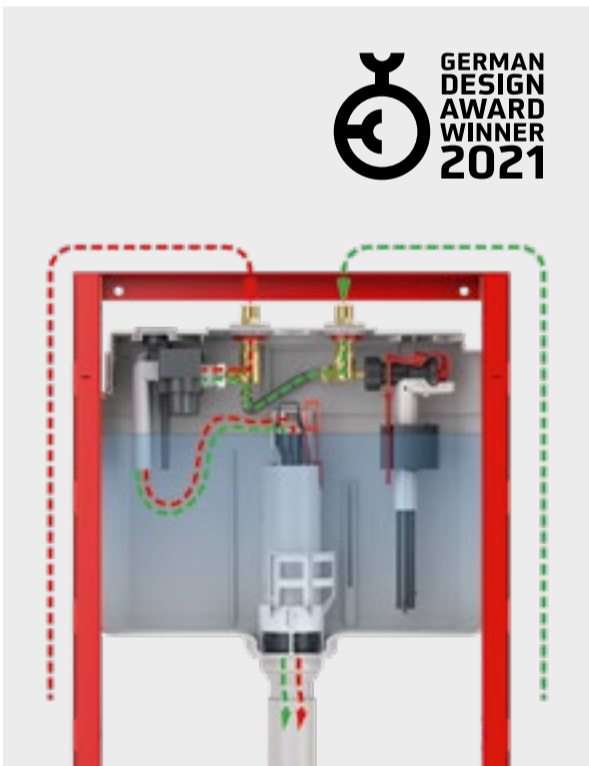

## New for 2021

Practical flushing technology upgrade:  
**TECEprofil universal cisterns**

New flush plate: **TECEvelvet**

New surfaces:  
**TECEloop & TECEdrainprofile**

Digital innovations platform:  
**TECESpotlight**

New cold water variants:  
**TECEone & hygiene flush**

TECEvelvet toilet flush plate

TECEloop concrete toilet flush plate

1

2

3

5

4

6

- 1 **TECEprofil: Practical flushing technology upgrade** ..... Page 4
- 2 **TECEvelvet: New toilet flush plate with innovative surface** ..... Page 8
- 3 **TECEloop: New surfaces and colours**..... Page 10
- New trending colours for the flush plate range** ..... Page 12
- TECEdrainprofile: Dark black coating** ..... Page 13
- TECEconnects: New architecture horizons**..... Page 14
- TECESpotlight: Digital innovations platform**..... Page 15
- TECEprofil: A pre-wall system turns 25**..... Page 16
- 4 **Hygiene flush: Excellent potable water hygiene**..... Page 17
- 5 **TECEone: New cold water variant**..... Page 18
- TECEfloor: Tacking sheet supplements full range**..... Page 20
- International business: TECESystem premiere in Lithuania**..... Page 21
- 6 **Digital information and service formats**..... Page 22