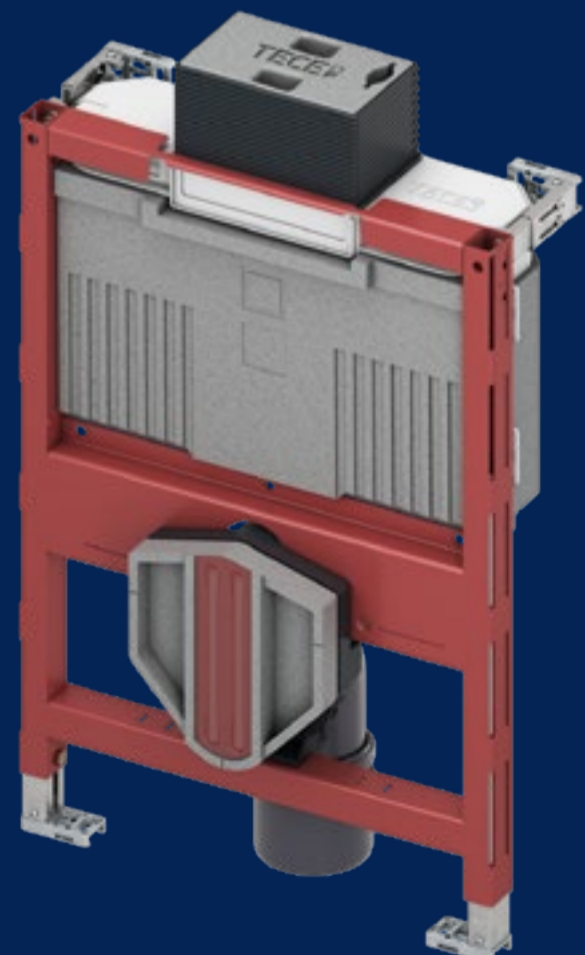

“With these upgrades, we are responding to suggestions and direct discussions with the trade to make everyday working easier. And as ever, true to TECE tradition: full compatibility throughout the whole range.”

Andre Meiermann, Product Manager Sanitary Systems

Everything fits – as it always does!

With TECE, every toilet flush plate fits every cistern. This means that when redesigning the bathroom, the TECE flush plate can be replaced without any problems and without running the risk of having to replace the cistern. This consistent compatibility is also maintained with easy fit - whatever the series, whatever the year. In concrete terms, this means that with easy fit, old flush plates from stock fit on new universal cisterns just as well as new flush plates fit on old TECE cisterns. To enable the customer to quickly access assembly information, the product database or spare parts, QR codes can now be found on the individual components such as the attachment frame, the splash guard and on the flush plate box, allowing direct access.

This is how assembly works with and without easy fit. Simply scan the QR code or take a look at our YouTube channel or www.tece.de.

Low installation height 750 millimetres

PREPARED FOR THE LATEST TRENDS

NEW