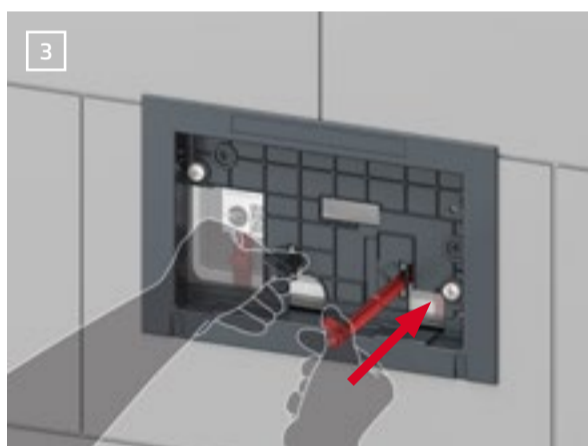

## Simplified flush plate assembly

Get there quicker: with **easy fit**, assembling the flush plate can be done without stress and in one go. This not only saves on nerves, but also around two thirds of the working time. You can find out exactly how it works on the next page.

# THE NAME SAYS IT ALL

Thanks to the new easy fit mounting principle, attaching the flush plate to the improved TECEprofil toilet module with universal cistern is even easier and quicker than before, without the need for readjustment or measuring – the name says it all.

## That's how simple easy fit is

Insert the screws, push them through and tighten them with just a few turns – the attachment frame is already firmly seated on the splash guard of the universal cistern. Now simply insert the actuation rods and fix them in place with a 45 degree turn. Job done.

## Optimised splash guard

As part of the easy-fit upgrade, TECE has also optimised the splash guard: thanks to new insertion aids for the actuation rods, they fit even faster. The clamping screws have been replaced by clamping slides, meaning no additional tools are needed for fixing. To make it easier to attach electronic flush plates, the cable feed-through for the power supply has been enlarged. In addition, a continuous dirt deflector protects the cistern from dirt and grime.