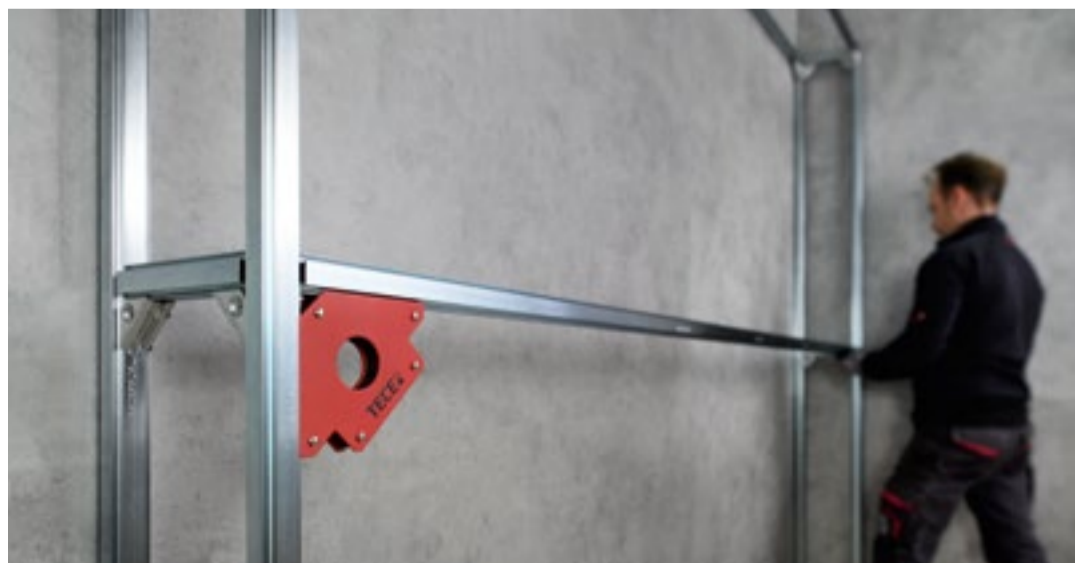

TECEprofil magnetic holder

“THIRD HAND” FACILITATES ONE-MAN INSTALLATION

Even in small bathrooms with a small floor area, a pre-wall installation can be two metres or wider. In order to make the one-man installation of long section tubes in the horizontal position completely relaxed and to avoid the need for acrobatics, TECE now has a small, practical helper that can be used as a “third hand”: while the new TECEprofil magnetic holder keeps the horizontal section tube level on one side, it is attached to the vertical tube on the other side with the triangular connector. The magnetic holder is then also replaced with a corner joint and the profile sits as it should: robust, stable and torsion-resistant.

The “helping hand” from the tool box: with the TECEprofil magnetic holder, long section tubes can be conveniently installed on your own.