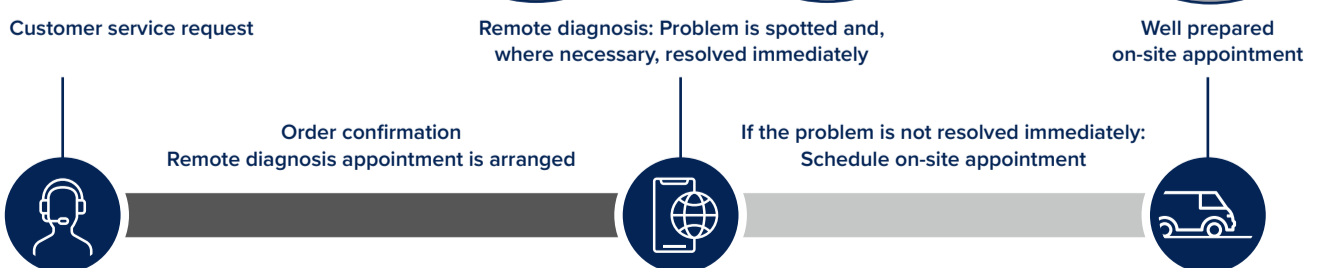

SERVICE WITH REMOTE DIAGNOSIS