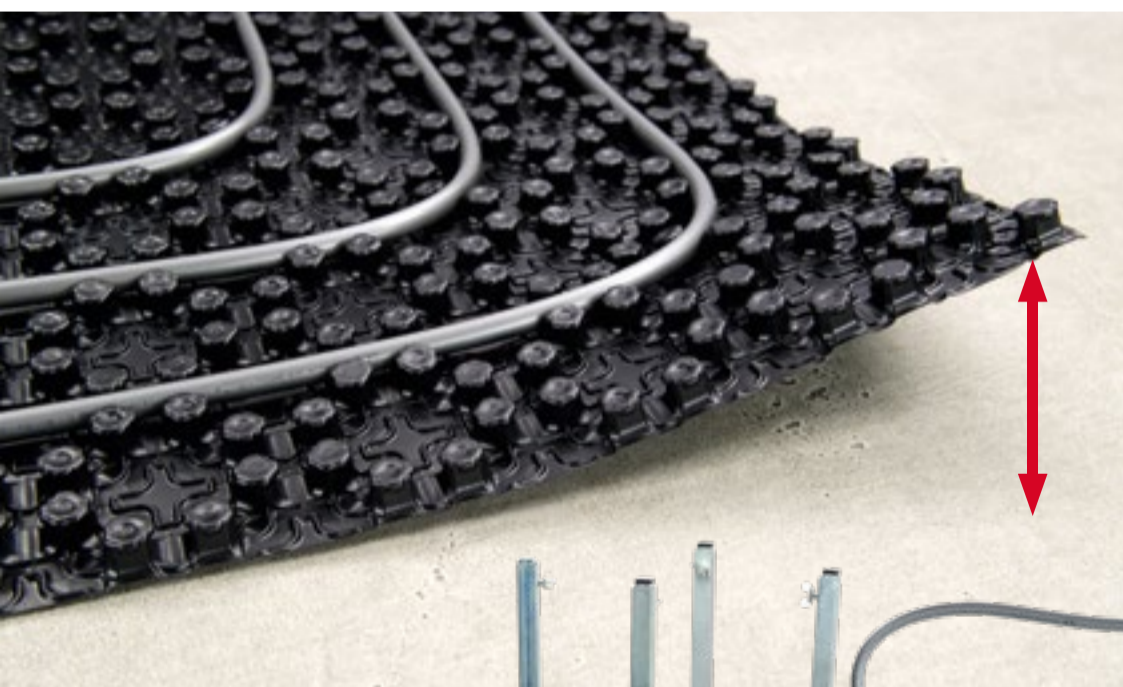

TECEfloor tacking sheet

NO MORE JIGSAW PUZZLES WHEN IT COMES TO INSULATING

Insulating underfloor heating systems can be a tedious and lengthy affair, which can sometimes degenerate into a real jigsaw puzzle when the underfloor heating system has to be fitted in between electrical cables that have already been laid. Of course, this also has to take heat and sound insulation into account. To save time and nerves, there is now a clever addition to the range, the TECEfloor Flat2 tacking sheet, which is just two millimetres thick and provides a remedy in this scenario. The new polypropylene hollow-chamber tile can be easily laid on different insulation layers on site. This means the insulation work can be carried out independently of the installation of the underfloor heating system. Good for the installer, who saves a time-consuming work step.

The latest child from the TECEfloor family has even more advantages: the new tacking sheet is supplied in accordion-shaped continuous lengths folded to pallet size (1.2 x 48 metres). This saves on storage costs and transport volumes. The folded sheet can be laid out over the entire length of the room so there are no joints. The sheets only need to be glued together at the sides.

The new TECEfloor tacking sheet is now available.

TECEfloor aluminium multilayer pipe THE PIPE THAT WORKS WITH YOU

Anyone who has ever installed underfloor heating knows how stubborn heating pipes can be. They tend to jump off the reel when you open the roll. And when laid on the surface, the twist in the pipe pulls up the corners of the underfloor heating.