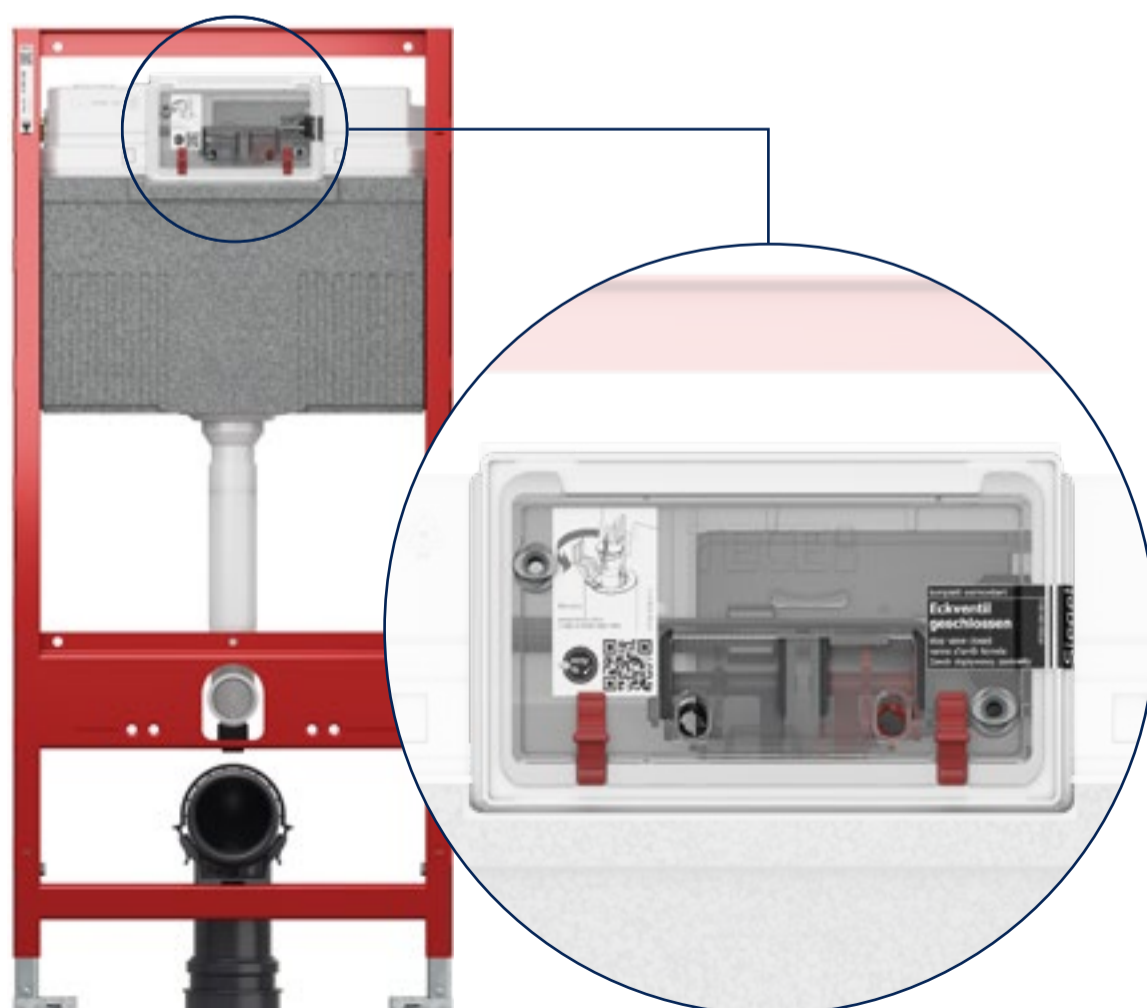

## Quick connection without sealing

Thanks to the new **water connection** with 1/2" outer thread, the universal cistern is connected to the mains in no time. It is compatible with commercially available quick adapters and there is no need for time-consuming sealing between the corner valve and the connection component. Quick adapters for the TECElogo and TECEflex pipe systems are available.

# THE NAME SAYS IT ALL

Thanks to the new easy fit mounting principle, attaching the flush plate to the improved TECEprofil toilet module with universal cistern is even easier and quicker than before, without the need for readjustment or measuring – the name says it all.

## That's how simple easy fit is

Insert the screws, push them through and tighten them with just a few turns – the attachment frame is already firmly seated on the splash guard of the universal cistern. Now simply insert the actuation rods and fix them in place with a 45 degree turn. Job done.

## Optimised splash guard

As part of the easy-fit upgrade, TECE has also optimised the splash guard: thanks to new insertion aids for the actuation rods, they fit even faster. The clamping screws have been replaced by clamping slides, meaning no additional tools are needed for fixing. To make it easier to attach electronic flush plates, the cable feed-through for the power supply has been enlarged. In addition, a continuous dirt deflector protects the cistern from dirt and grime.