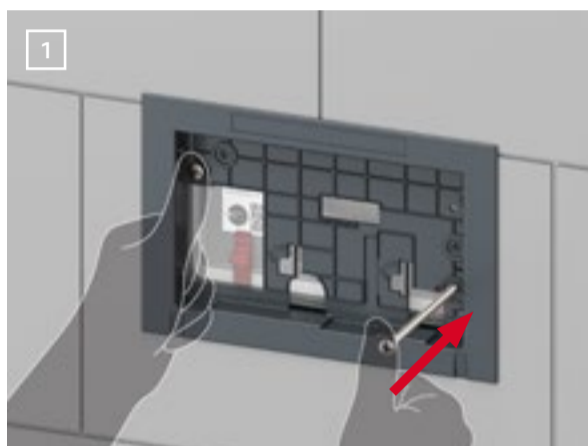

## Simplified flush plate assembly

Get there quicker: with **easy fit**, assembling the flush plate can be done without stress and in one go. This not only saves on nerves, but also around two thirds of the working time. You can find out exactly how it works on the next page.

# THE NAME SAYS IT ALL

Thanks to the new easy fit mounting principle, attaching the flush plate to the improved TECEprofil toilet module with universal cistern is even easier and quicker than before, without the need for readjustment or measuring – the name says it all.

## That's how simple easy fit is

Insert the screws, push them through and tighten them with just a few turns – the attachment frame is already firmly seated on the splash guard of the universal cistern. Now simply insert the actuation rods and fix them in place with a 45 degree turn. Job done.

## Optimised splash guard

As part of the easy-fit upgrade, TECE has also optimised the splash guard: thanks to new insertion aids for the actuation rods, they fit even faster. The clamping screws have been replaced by clamping slides, meaning no additional tools are needed for fixing. To make it easier to attach electronic flush plates, the cable feed-through for the power supply has been enlarged. In addition, a continuous dirt deflector protects the cistern from dirt and grime.