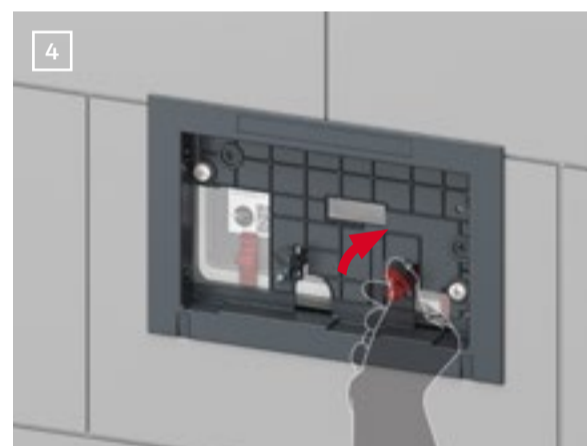

## Simplified flush plate assembly

Get there quicker: with **easy fit**, assembling the flush plate can be done without stress and in one go. This not only saves on nerves, but also around two thirds of the working time. You can find out exactly how it works on the next page.

# THE NAME SAYS IT ALL

Thanks to the new easy fit mounting principle, attaching the flush plate to the improved TECEprofil toilet module with universal cistern is even easier and quicker than before, without the need for readjustment or measuring – the name says it all.

## That's how simple easy fit is

Insert the screws, push them through and tighten them with just a few turns – the attachment frame is already firmly seated on the splash guard of the universal cistern. Now simply insert the actuation rods and fix them in place with a 45 degree turn. Job done.

## Optimised splash guard

As part of the easy-fit upgrade, TECE has also optimised the splash guard: thanks to new insertion aids for the actuation rods, they fit even faster. The clamping screws have been replaced by clamping slides, meaning no additional tools are needed for fixing. To make it easier to attach electronic flush plates, the cable feed-through for the power supply has been enlarged. In addition, a continuous dirt deflector protects the cistern from dirt and grime.