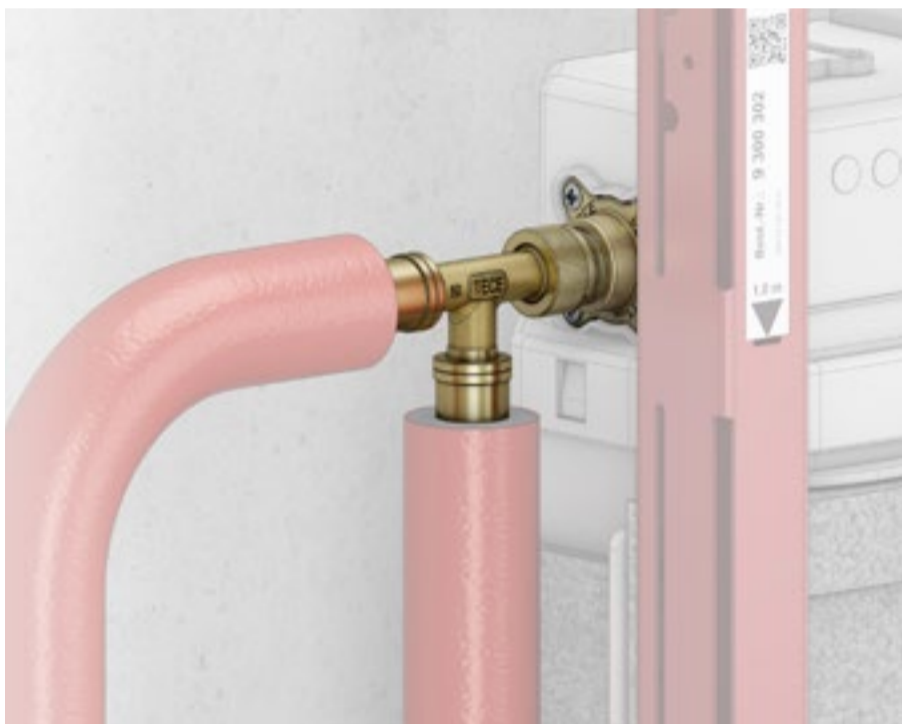

PROVEN TECHNOLOGY – EVEN BETTER IN HANDLING

In order to offer universality, regular improvements to the product are required in the constantly changing world of sanitation, heating and air-conditioning. That's why TECE has responded to suggestions from the market in the spirit of “close to you” and has now added practical upgrades to its toilet module with universal cistern, retaining proven features while creating added value in terms of function and installation.

04

NEW

Quick connection without sealing

Thanks to the new **water connection** with 1/2" outer thread, the universal cistern is connected to the mains in no time. It is compatible with commercially available quick adapters and there is no need for time-consuming sealing between the corner valve and the connection component. Quick adapters for the TECElogo and TECEflex pipe systems are available.

Upgrade

- easy fit tool-free quick assembly for flush plates
- Quick adapter for water connection: no sealing, no errors

Reliably proven

- Can be combined with all TECE flush plates
- Sealed tank doesn't have to be opened in shell construction
- 10-litre safety tank – for direct additional flushing (without waiting)
- Universal cistern for all applications and toilet ceramics
- Tested in accordance with DIN EN 14055