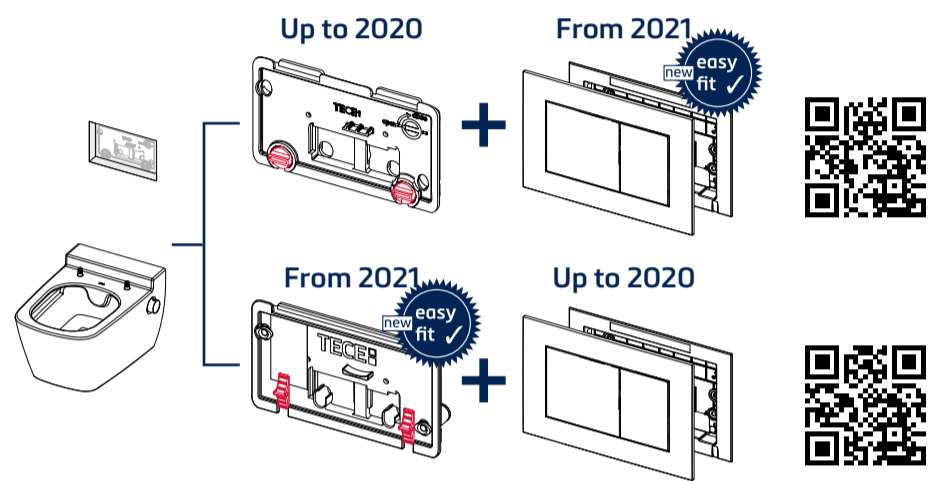

Everything fits – as it always does!

With TECE, every toilet flush plate fits every cistern. This means that when redesigning the bathroom, the TECE flush plate can be replaced without any problems and without running the risk of having to replace the cistern. This consistent compatibility is also maintained with easy fit - whatever the series, whatever the year. In concrete terms, this means that with easy fit, old flush plates from stock fit on new universal cisterns just as well as new flush plates fit on old TECE cisterns. To enable the customer to quickly access assembly information, the product database or spare parts, QR codes can now be found on the individual components such as the attachment frame, the splash guard and on the flush plate box, allowing direct access.