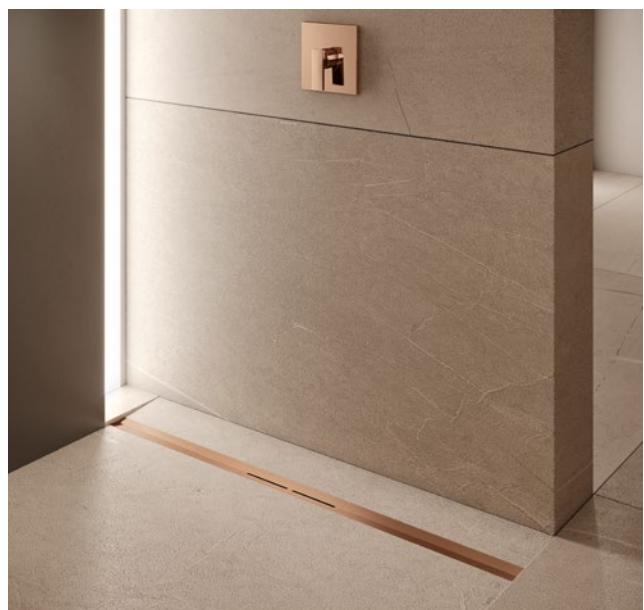

Red Gold is our homage to the modern feminine style in which reserved elegance and a confident appearance is not a contradiction.

Soft visuals, strong surface:
The surfaces finished with PVD are especially durable and scratch-proof and guarantee outstanding colour quality and shine.