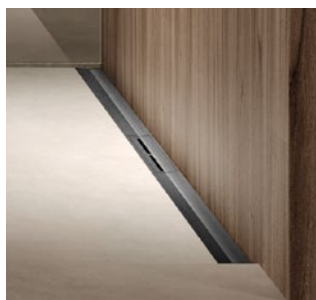

ADD REFINED TOUCHES

New PVD surface finishes
for toilet flush plate and
shower profile

NEW

IN PERFECT HARMONY

Gone are the days when chrome and stainless steel were the only options in the bathroom. New refined surfaces are finding their way into the world of fittings and accessories. Combined with wall claddings, ceramics and textiles they create a high-quality bathroom ambience of character. These looks can now be consistently combined - with the current TECE surface finishes for toilet flush plate and shower profile in Gold Optic, Red Gold and Black Chrome.

“Truly good design is more than just pure optics – it shows in the details. The consistent coordination of all elements ensures quality that lasts.”

1

- 1 TECESquare metal toilet flush plate in Brushed Black Chrome
- 2 TECEdrainprofile shower profile in Brushed Black Chrome

Highly refined.

The visible stainless steel parts of TECESquare metal and TECEdrainprofile are finished with PVD technology*. With a result that is clear to see: The coated surfaces are of excellent colour quality and shine and are highly resistant to abrasion and scratches.

A touch of luxury: Our Gold Optic surface finish adds warmth and exclusive elegance to the room.

The new surface finishes for the TECESquare and TECEdrainprofile ranges are available in three modern tones, in both polished and brushed versions.