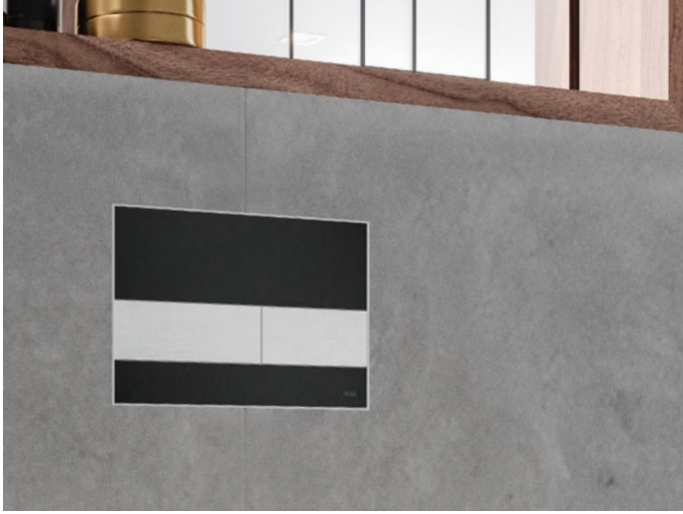

9240836
Brushed Black Chrome

9240837
Polished Black Chrome

9240838
Brushed Gold Optic

9240839
Polished Gold Optic

9240840
Brushed Red Gold

9240841
Polished Red Gold

* Button with anti-fingerprint coating

TECEsquare flush plate made of glass