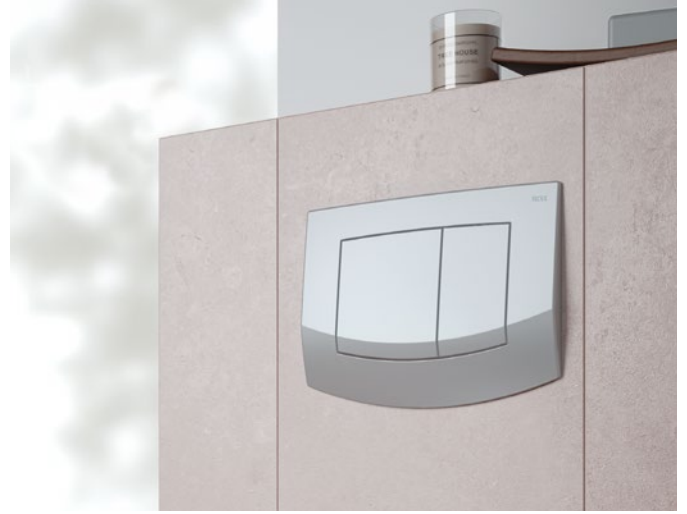

TECEnow flush plate made of plastic

Antibacterial

TECEloop buttons, TECEnow and TECEambia flush plates made of plastic are also available with antibacterial properties.

TECEambia flush plate made of plastic

TECEbase flush plate made of plastic