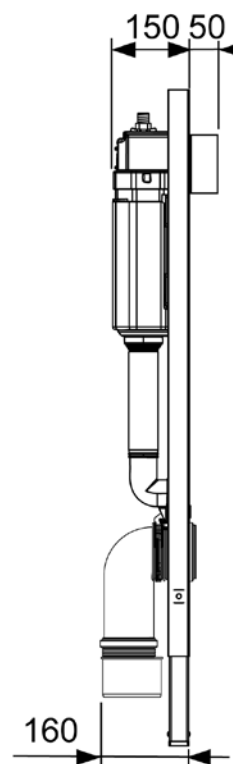

Благодаря продуманной конструкции смывного бачка панели смыва TECE имеют небольшие размеры, что делает идеальным применение продукции TECE в самых разнообразных интерьерах выполненных с применением современных отделочных материалов. Материал бачка и технология его изготовления обеспечивают ударопрочность и стойкость к низким температурам.

Доступ к содержимому бачка производится через отверстие для панели смыва, при этом все элементы внутренней конструкции легко извлекаются и обслуживаются. Использование подвесного унитаза вместо стандартного напольного экономит пространство в туалетной комнате и значительно упрощает процесс уборки помещения.

Модуль TECEbase выдерживает нагрузку до 400 кг, что обусловлено конструкцией, надежностью используемых материалов и постоянным контролем качества.

Гарантия на модуль TECEbase 10 лет.

Застенный модуль TECEbase для установки подвесного унитаза (h=1120 мм)

Комплект поставки:

- Комплект крепежных элементов для установки модуля;
- Смывной бачок объемом 10 л, выборочный слив большого (4,5/6/7,5/9 л) или малого (3 л) объема воды;
- Комплект крепежных элементов для установки унитаза (установочное расстояние 180 мм или 230 мм);
- Комплект патрубков с резиновыми манжетами для подсоединения унитаза;
- Фановый отвод 90/100 мм;
- Комплект защитных заглушек для патрубков;
- Шаблон для отделки отверстия под панель смыва.