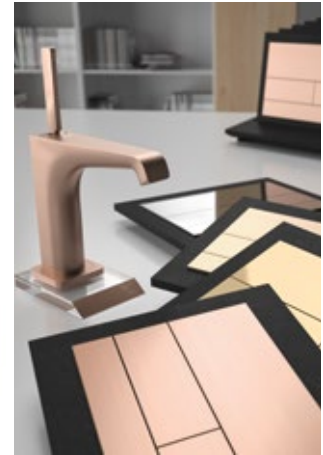

White	9242646
Black	9242647
Gold plated	9242648
Bright chrome	9242649

Decorative toilet frame

Brushed	9240643
Bright	9240645

TECE insert chute for cleaning tablets

Provides cleanliness and freshness for your toilet: optional for all TECE Uni cisterns and flush plates.

9240950
Insert chute for cleaning tablets

*Surface with anti-fingerprint coating

Each part fits together.

The manual TECE flush plates combine with all types of TECE cistern and are optionally equipped with an insert chute for cleaning tablets – for invisible toilet cleaning and hygienic operation.

Anyone with the choice...

...can choose individually available flush plates from TECE's broad range to suit their tastes and special requirements. All sanitary and ceramic colours as well as all RAL and NCS tones.

The electro-plated surfaces are scratch-resistant and durable.

2

- 1 Flush plates with individually coloured surfaces
 - Colours are coordinated with the bathroom furniture, tiles, sanitary ceramics and lots more
- 2 Flush plates with individual metallic surfaces
 - The colours combine well with a range of fittings and accessories
- 3 Flush plates with individually applied brand logo
 - For optimum presentation of your company logo