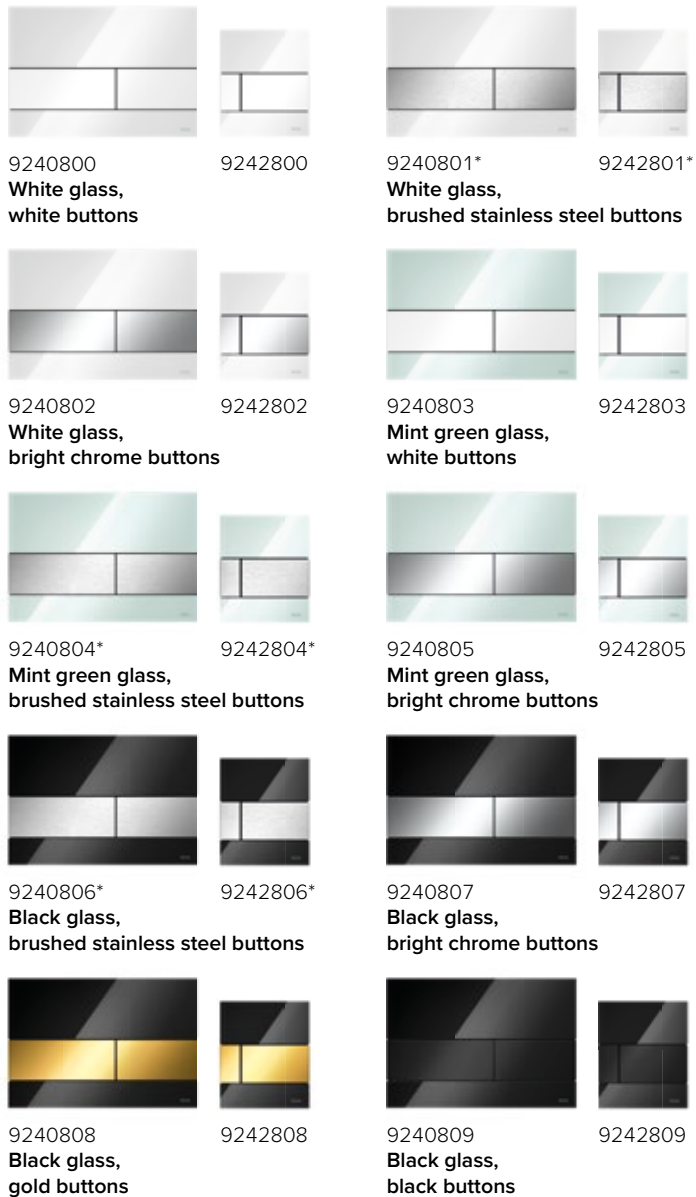

TECEsquare flush plate made of stainless steel

9240830*
Brushed stainless steel

9242810*

9240831
Bright chrome

9242811

9240832
White

9242812

9240833
Matte black

9240834
Matte white

Anti-fingerprint

The brushed stainless steel version of TECEsquare is equipped with an anti-fingerprint coating.

* Button with anti-fingerprint coating

TECEsquare flush plate made of glass

TECEloop flush plate made of glass

* Button with anti-fingerprint coating

TECEloop modular system

9242661*
White glass,
brushed stainless
steel button

9242662*
Mint green glass,
brushed stainless
steel button