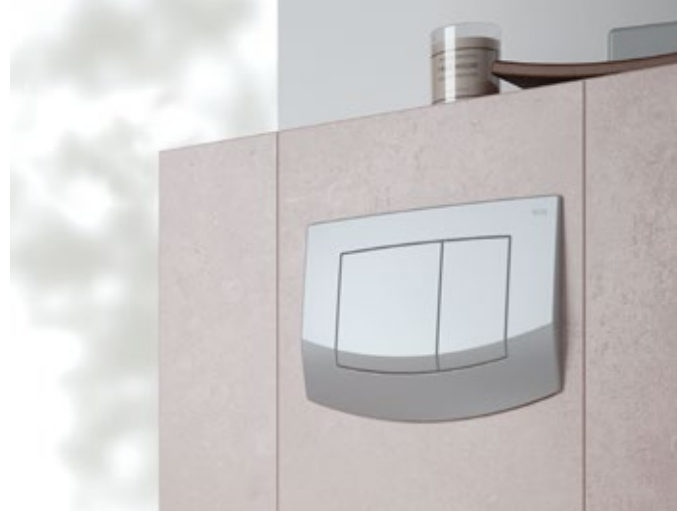

Complete range

FLUSH PLATES

TECElux Mini – electronic flush plate made of glass

9240960
White

9240961
Black

You can find your way to the toilet quickly at night even without a light in the bathroom: thanks to the responsive button field on the TECElux Mini that lights up when you approach.

* Button with anti-fingerprint coating

TECEloop flush plate made of plastic

TECEplanus electronic flush plate

Electronics with 6 V battery

Electronics with IR sensor 230/12 V

TECEplanus flush plate

TECEnow flush plate made of plastic