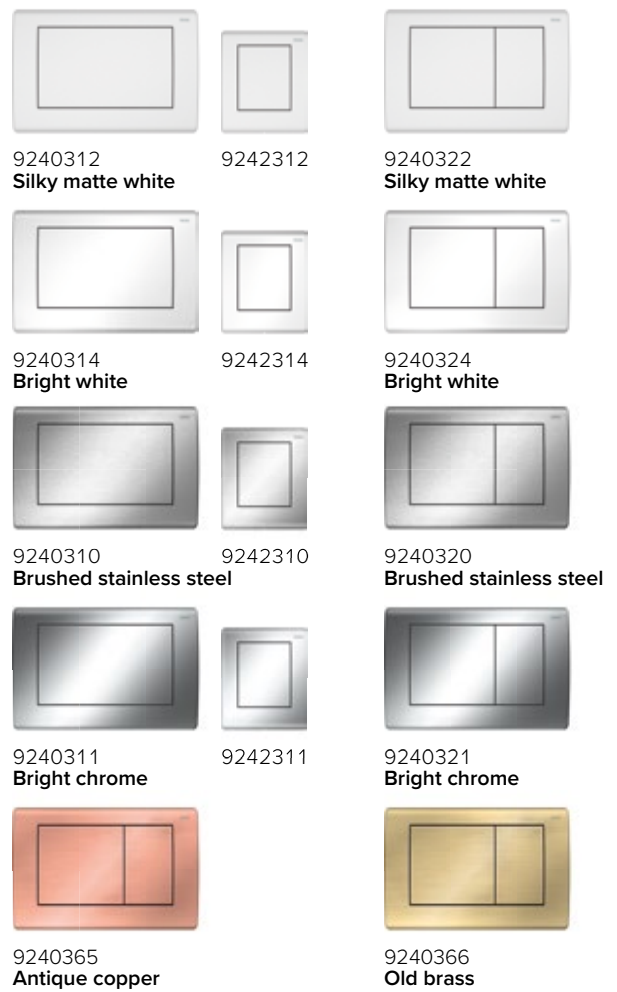

TECEplanus flush plate