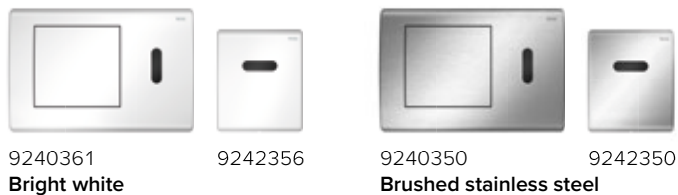

TECEplanus electronic flush plate

Electronics with 6 V battery