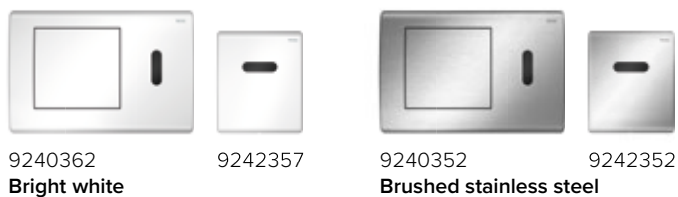

Electronics with IR sensor 230/12 V