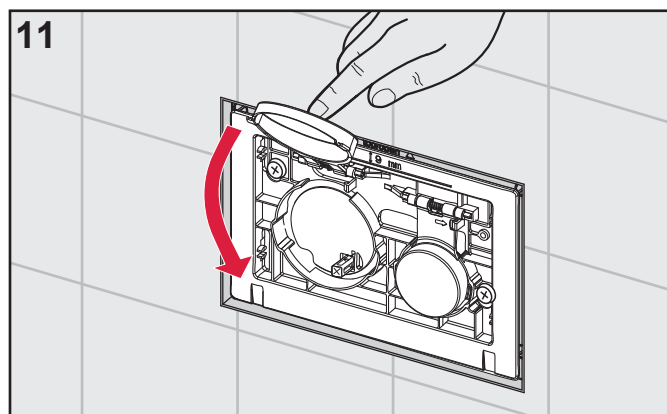

TECEloop 9.240.650 – 9.240.699

TECE:

TECEloop 9.240.650 – 9.240.699

SP430 027 00 c

TECE: