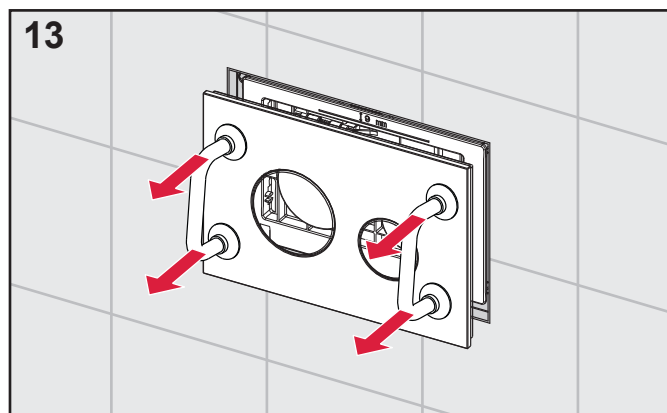

TECEloop 9.240.650 – 9.240.699

TECE:

TECEloop 9.240.650 – 9.240.699

SP430 027 00 c

TECE: