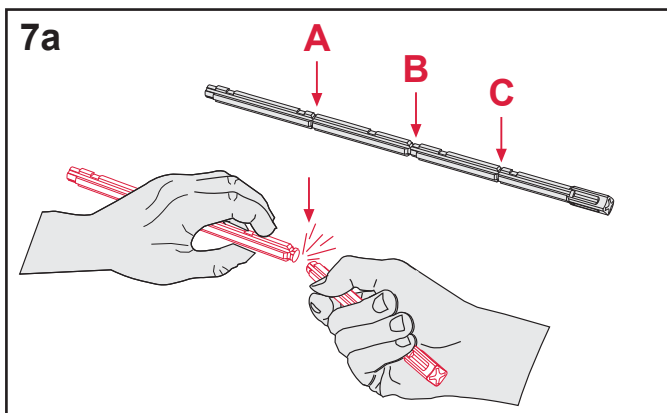

TECEloop 9.240.650 – 9.240.699

TECE:

TECEloop 9.240.650 – 9.240.699

SP430 027 00 c

TECE: