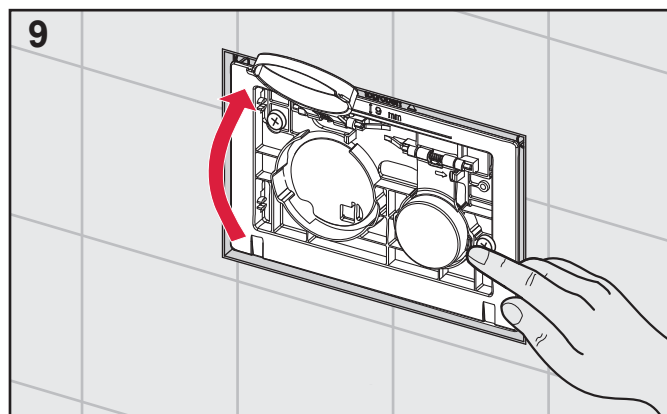

TECEloop 9.240.650 – 9.240.699

TECE:

TECEloop 9.240.650 – 9.240.699

SP430 027 00 c

TECE: