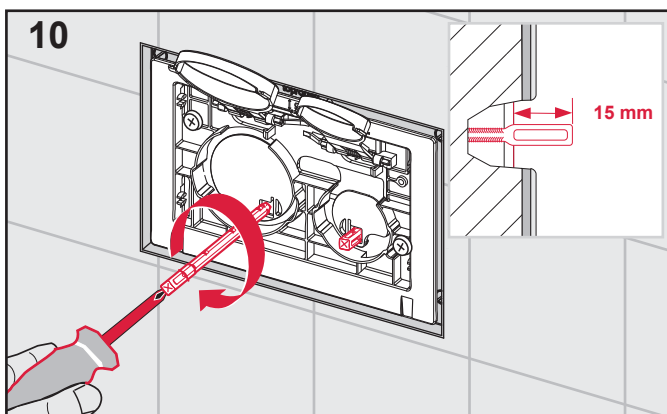

TECEloop 9.240.650 – 9.240.699

TECE:

TECEloop 9.240.650 – 9.240.699

SP430 027 00 c

TECE: