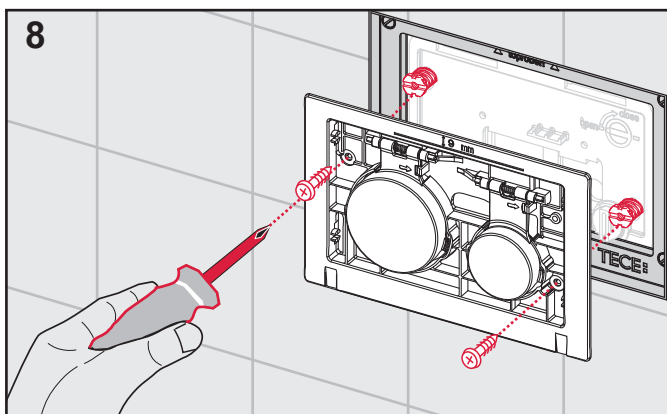

TECEloop 9.240.650 – 9.240.699

TECE:

TECEloop 9.240.650 – 9.240.699

SP430 027 00 c

TECE: