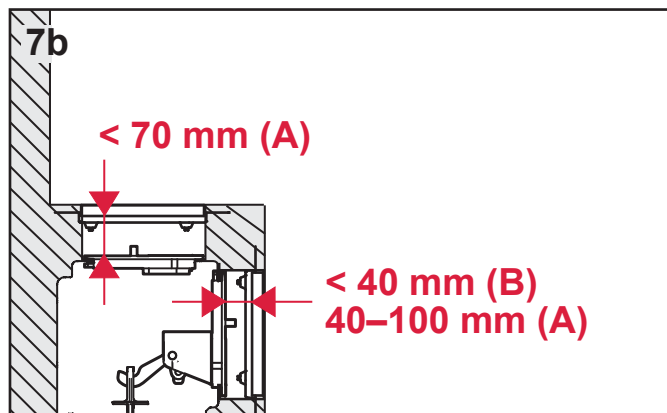

TECEloop 9.240.650 – 9.240.699

TECE:

TECEloop 9.240.650 – 9.240.699

SP430 027 00 c

TECE: