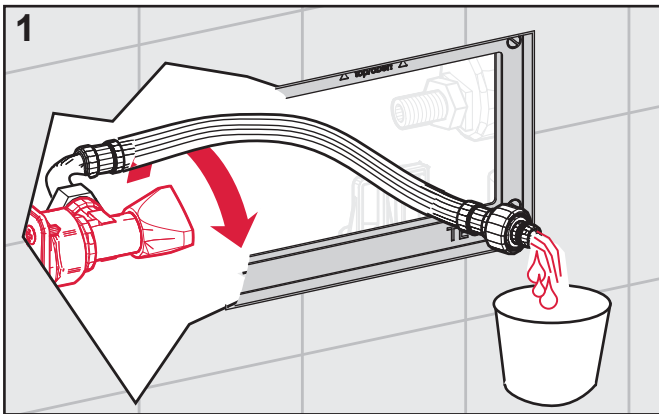

TECEloop 9.240.650 – 9.240.699

TECE:

TECEloop 9.240.650 – 9.240.699

SP430 027 00 c

TECE: