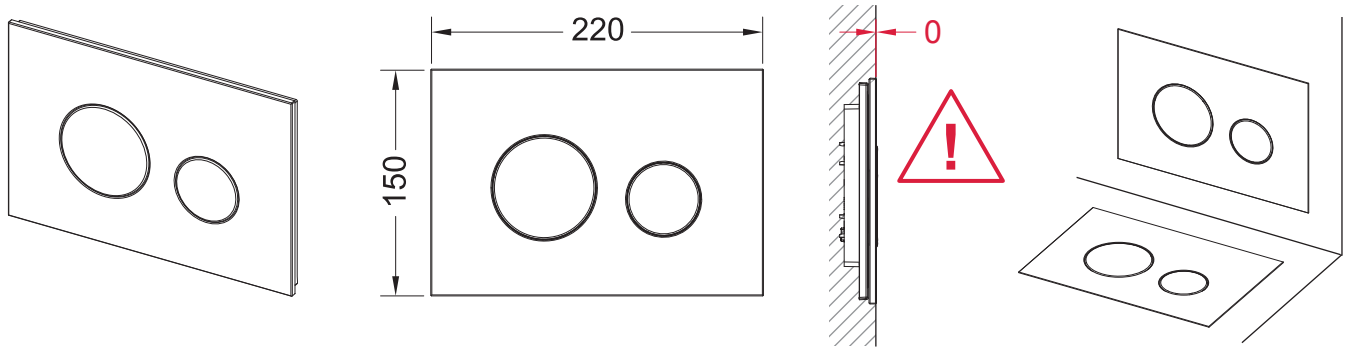

TECEloop 9.240.650 – 9.240.699

TECE:

TECEloop 9.240.650 – 9.240.699

SP430 027 00 c

TECE: