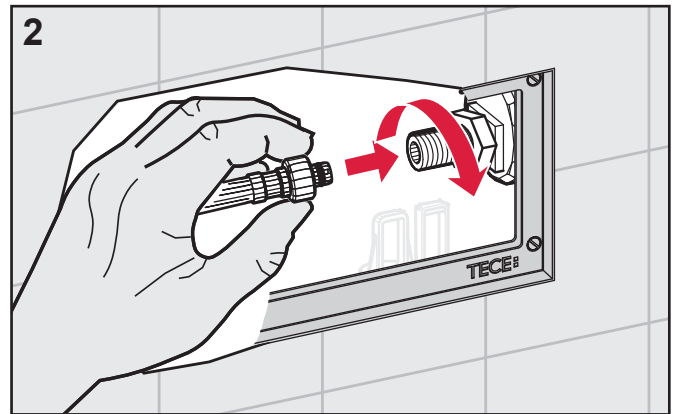

TECEloop 9.240.650 – 9.240.699

TECE:

TECEloop 9.240.650 – 9.240.699

SP430 027 00 c

TECE: