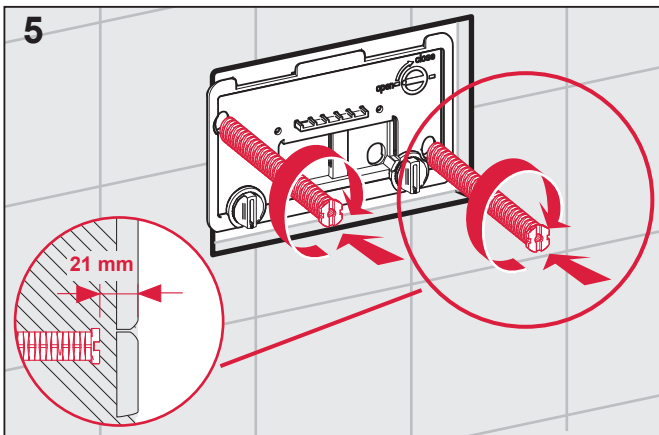

TECEloop 9.240.650 – 9.240.699

TECE:

TECEloop 9.240.650 – 9.240.699

SP430 027 00 c

TECE: